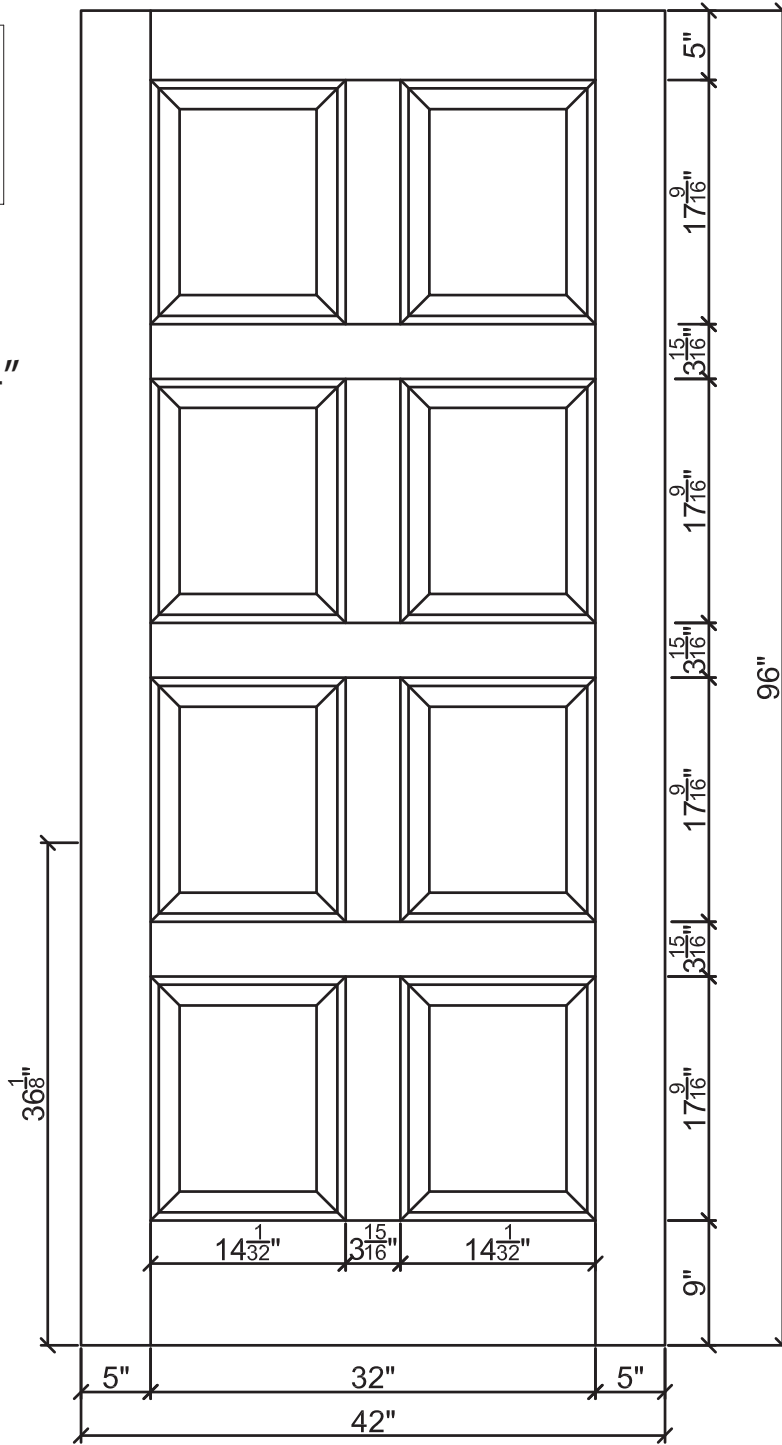

EX-MA800  
42" x 96" x 1-3/4"

5mm mahogany veneer

Mahogany core

5mm mahogany veneer

mahogany wood (2 ply)